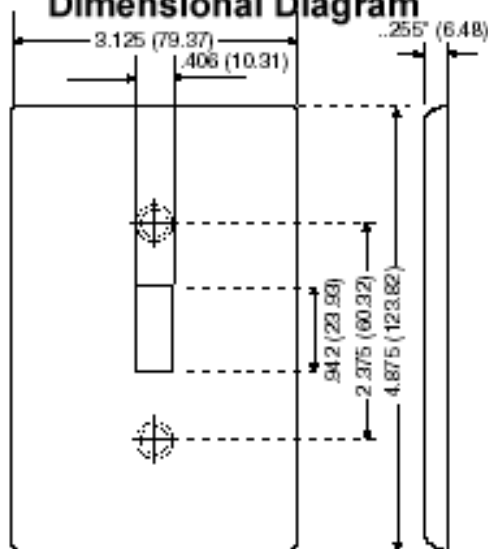

Dimensional Diagram